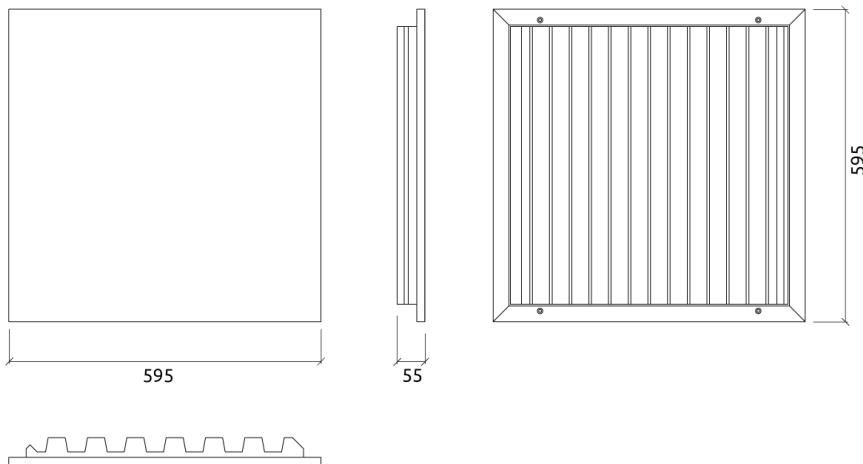

Four M6 Screw Thread receiver included on each panel.

Dimensions:

FG - SF | 595x595x52mm | 1.06 Kg

FG - WF | 595x595x52mm | 1.2 Kg

Technical Information

Helen is an acoustic panel with discreet design and impressive absorption.