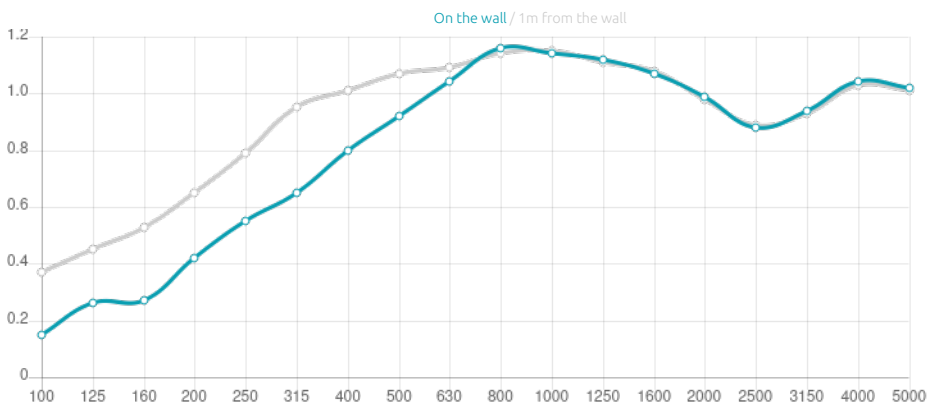

Performance

Features

Absorption Range: 350 Hz to 5000 Hz

Acoustic Class: B | (aw) = 0,85

Available fire rate:

FG | Furniture Grade

Materials:

- Acoustic fabric
- Marine grade plywood structural frame
- Calibrated cell acoustic foam

Four M6 Screw Thread receiver included on each panel.

Dimensions:

FG - SF | 595x595x52mm | 1.06 Kg

FG - WF | 595x595x52mm | 1.2 Kg

Technical Information

Helen is an acoustic panel with discreet design and impressive absorption.